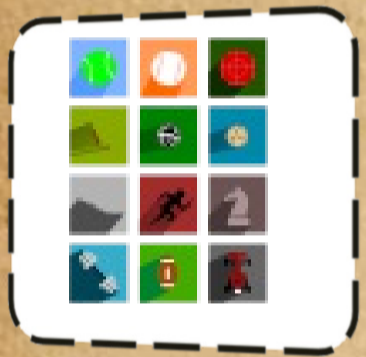

Challenge #1 - My Tiger Day Home base/Advisor is? Answer:

Challenge #2 - If I miss more than ____ days of school, I may have to repeat 9th grade!

Challenge #3 - Mr. _____ is the Athletic Director who can help with my sports goals.